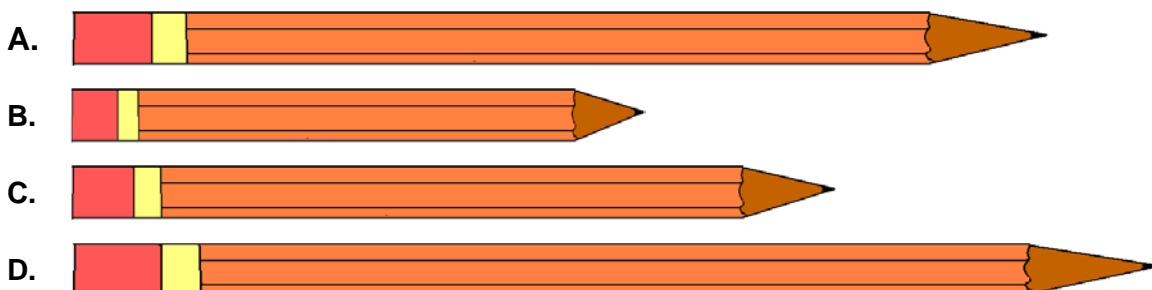

Measurement

Skill 1: 25C

Print in black and white or color.

Longest and Shortest

Directions: Circle the longest pencil.

Circle the longest pencil.

Circle the shortest pencil.

Circle the shortest pencil.

Measurement

Skill 1: 25C

Print in black and white or color.

Longest and Shortest**Directions:** Circle the shortest pencil.

Circle the longest pencil.

Circle the shortest pencil.

Circle the longest pencil.