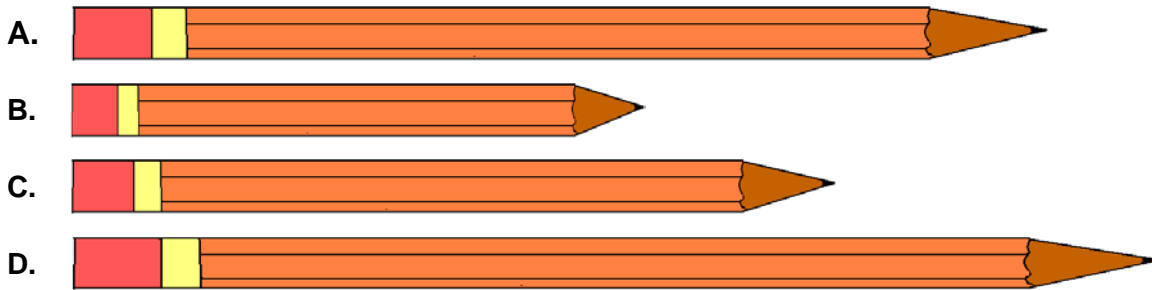

Measurement

Skill 1: 25C

Print in black and white or color.

Longest and Shortest

Directions: Circle the longest pencil.

Circle the longest pencil.

Circle the shortest pencil.

Circle the shortest pencil.

Measurement

Skill 1: 25C

Print in black and white or color.

Longest and Shortest**Directions:** Circle the shortest pencil.

Circle the longest pencil.

Circle the shortest pencil.

Circle the longest pencil.