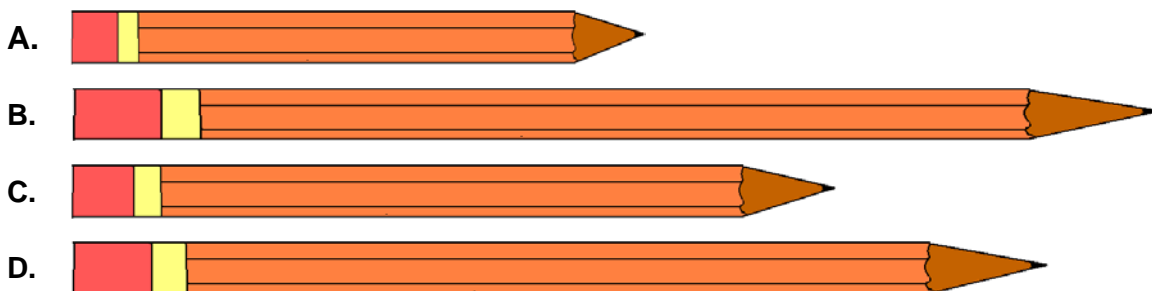

Measurement

Skill 1: 25C

Print in black and white or color.

Longest and Shortest

Directions: Circle the longest pencil.

Circle the longest pencil.

Circle the shortest pencil.

Circle the shortest pencil.

Measurement

Skill 1: 25C

Print in black and white or color.

Longest and Shortest**Directions:** Circle the shortest pencil.

Circle the longest pencil.

Circle the shortest pencil.

Circle the longest pencil.