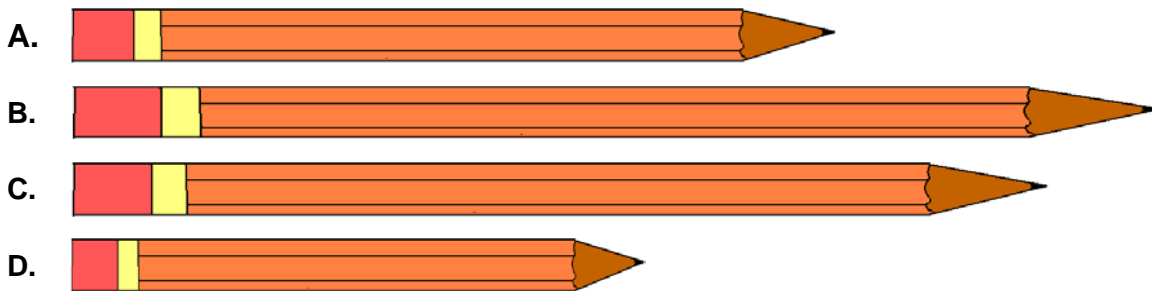

Measurement

Skill 1: 25C

Print in black and white or color.

Longest and Shortest

Directions: Circle the longest pencil.

Circle the longest pencil.

Circle the shortest pencil.

Circle the shortest pencil.

Measurement

Skill 1: 25C

Print in black and white or color.

Longest and Shortest**Directions:** Circle the shortest pencil.

Circle the longest pencil.

Circle the shortest pencil.

Circle the longest pencil.