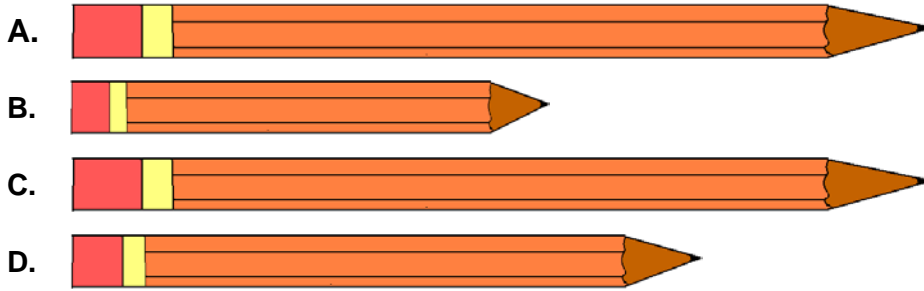

Measurement

Skill 1: 25C

Print in black and white or color.

Longest and Shortest

Directions: Circle the longest pencil.

Circle the longest pencil.

Circle the shortest pencil.

Circle the shortest pencil.

Measurement

Skill 1: 25C

Print in black and white or color.

Longest and Shortest**Directions:** Circle the shortest pencil.

Circle the longest pencil.

Circle the shortest pencil.

Circle the longest pencil.